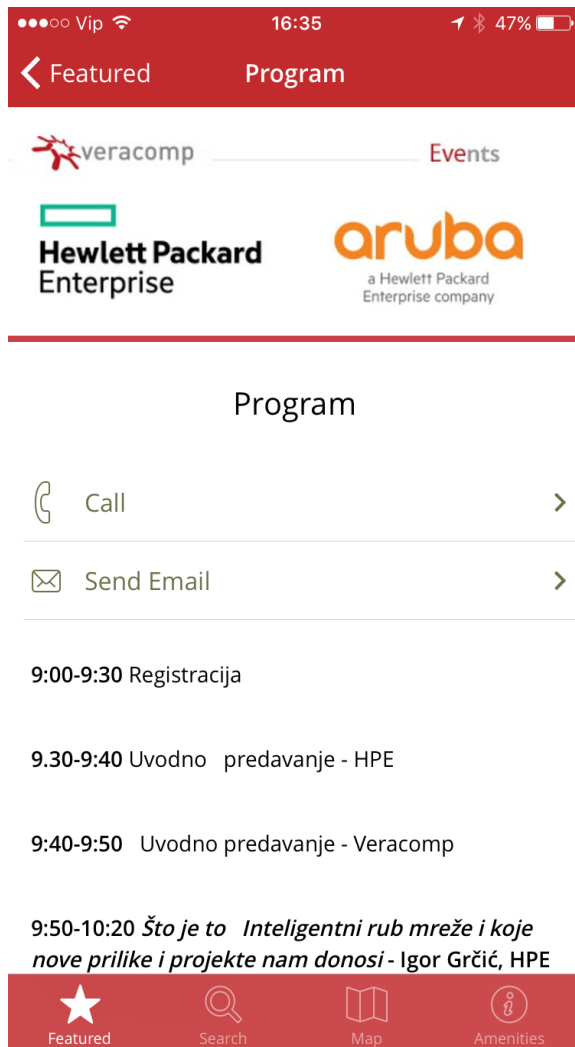

Aruba Location Services

Meridian demo

Kristijan Walter
Presales Engineer, Veracomp d.o.o.

14. DAN INTEGRACIJE

UVIJEK POVEZANI

Aruba Location Services

Meridian demo

Meridian = cloud mobile app platform (SaaS) / Content Management System (CMS)

3 key components (services):

BluDot: Indoor location awareness.

Navigation: Indoor turn-by-turn directions.

Campaigns: Provide context-aware information.

Aruba Location Services

Meridian demo

How it really works?