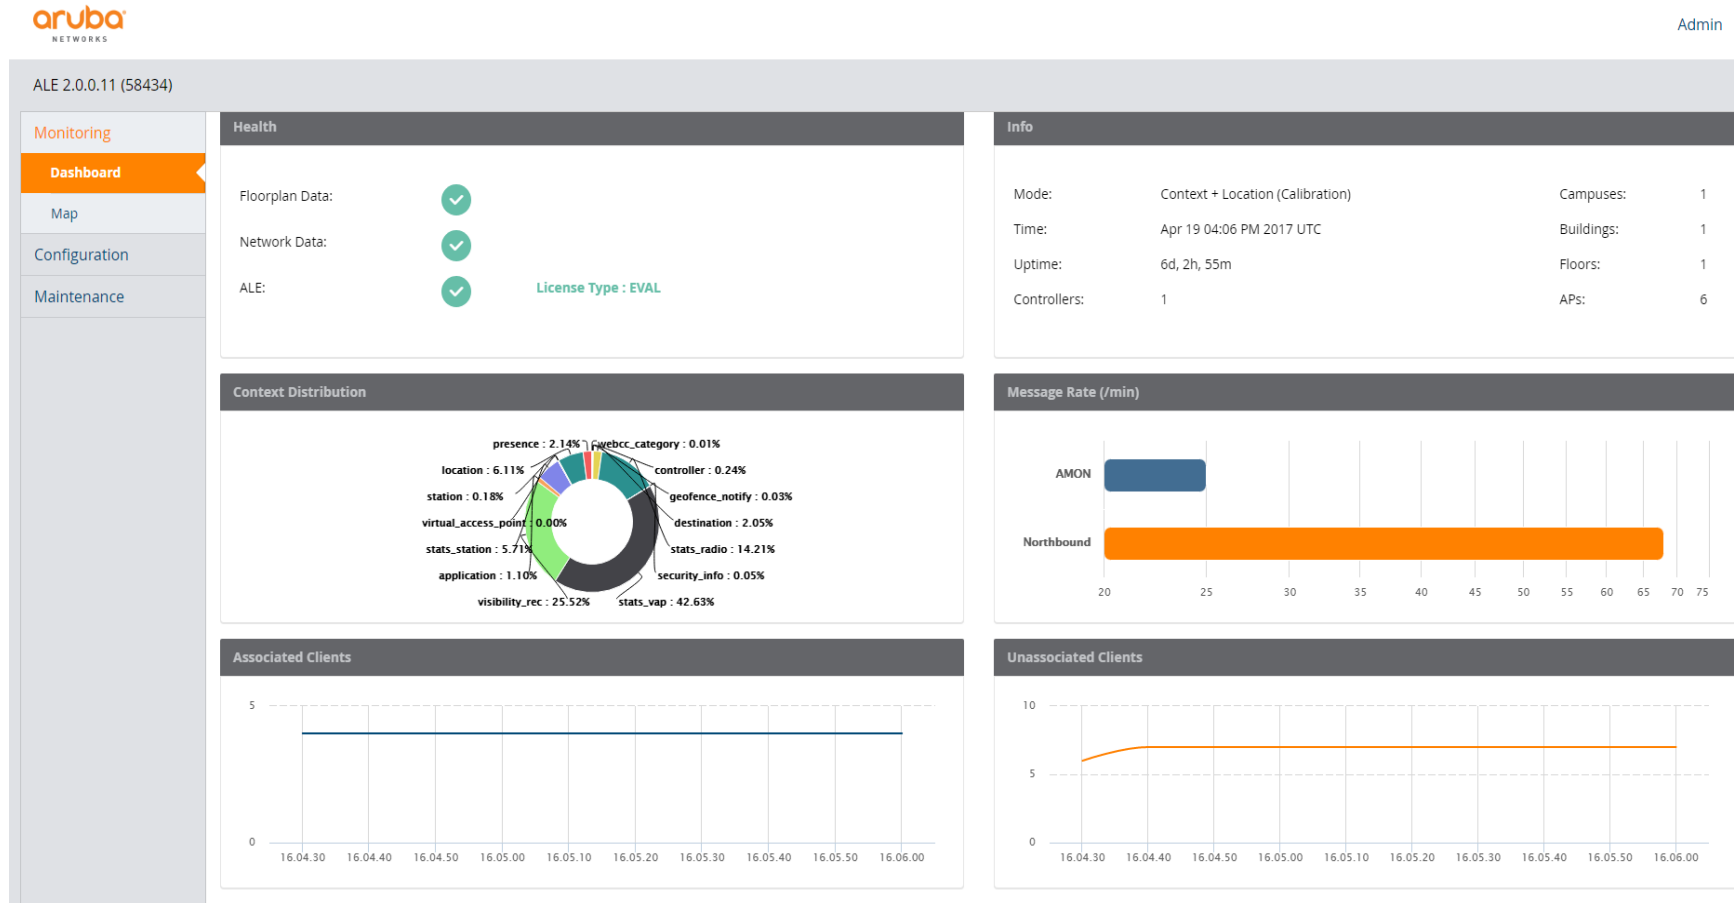

UVIJEK POVEZANI

Aruba Location Services

ALE demo

A.L.E. = Analytics & Location Engine - Middleware platform for extracting user context and providing location information

Aruba Location Services

ALE demo

<http://collector.veracomp.hr/test/veracomp.php>

Aruba Location Services

ALE demo

<http://dan.rs/sunset/>

The screenshot displays the Aruba ALE 2.0.0.11 (58434) web interface. On the left is a navigation sidebar with sections for Monitoring, Configuration, and Maintenance. The 'Monitoring' section is active, containing 'Dashboard', 'Map', and 'Maintenance'. The 'Map' option is highlighted. The main content area is titled 'Floor Plans (1)' and shows a 'LOCATION' list with 'FNX 3' selected. Below this is a detailed floor plan for 'FNX 3 > Selectium Adriatics d.o.o. > Fnx3'. The floor plan shows various rooms with tables and chairs. A legend at the bottom indicates that blue dots represent 'Associated' devices and red dots represent 'Unassociated' devices. The floor plan shows several blue dots in the meeting rooms and one red dot in a hallway.