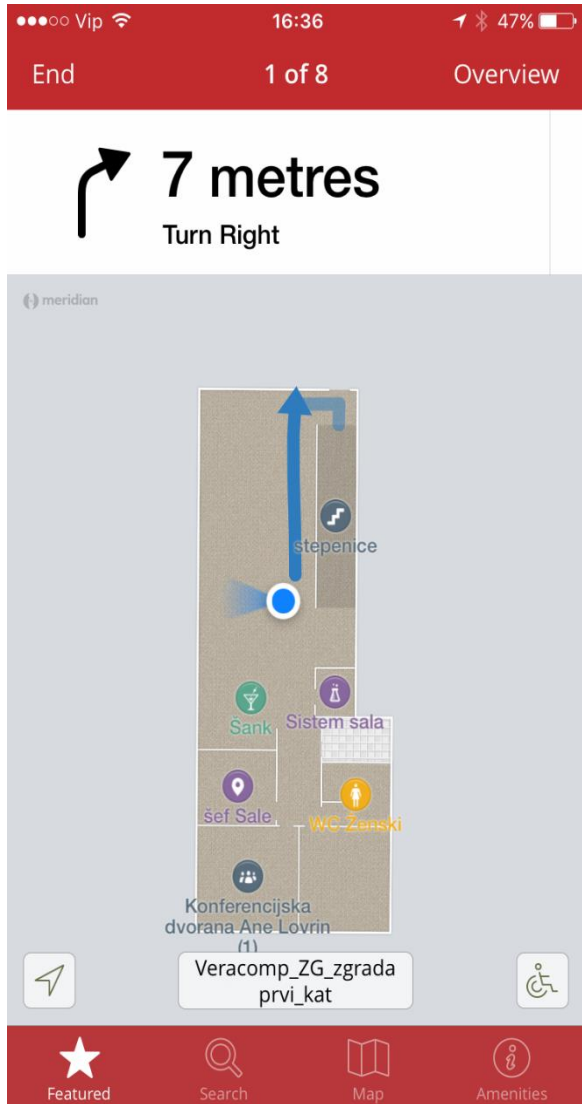

3 key components (services):

BluDot: Indoor location awareness.

Navigation: Indoor turn-by-turn directions.

Campaigns: Provide context-aware information.

Aruba Location Services

Meridian demo

How it really works?