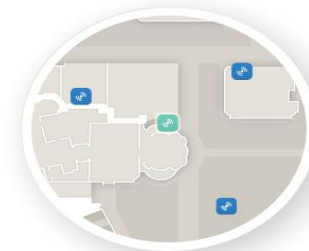

3 key components (services):

BluDot: Indoor location awareness.

Navigation: Indoor turn-by-turn directions.

Campaigns: Provide context-aware information.

Aruba Location Services

Meridian demo

How it really works?

Aruba Location Services

ALE demo

<http://dan.rs/sunset/>

The screenshot displays the Aruba ALE 2.0.0.11 (58434) web interface. On the left is a navigation sidebar with sections for Monitoring, Configuration, and Maintenance. The 'Monitoring' section is active, containing 'Dashboard', 'Map', and 'Maintenance'. The 'Map' option is highlighted. The main content area is titled 'Floor Plans (1)' and shows a 'LOCATION' list with 'FNX 3' selected. Below this is a detailed floor plan for 'FNX 3 > Selectium Adriatics d.o.o. > Fnx3'. The floor plan shows various rooms with tables and chairs. A legend at the bottom indicates that blue dots represent 'Associated' devices and red dots represent 'Unassociated' devices. The floor plan shows several blue dots in the meeting rooms and one red dot in a hallway.