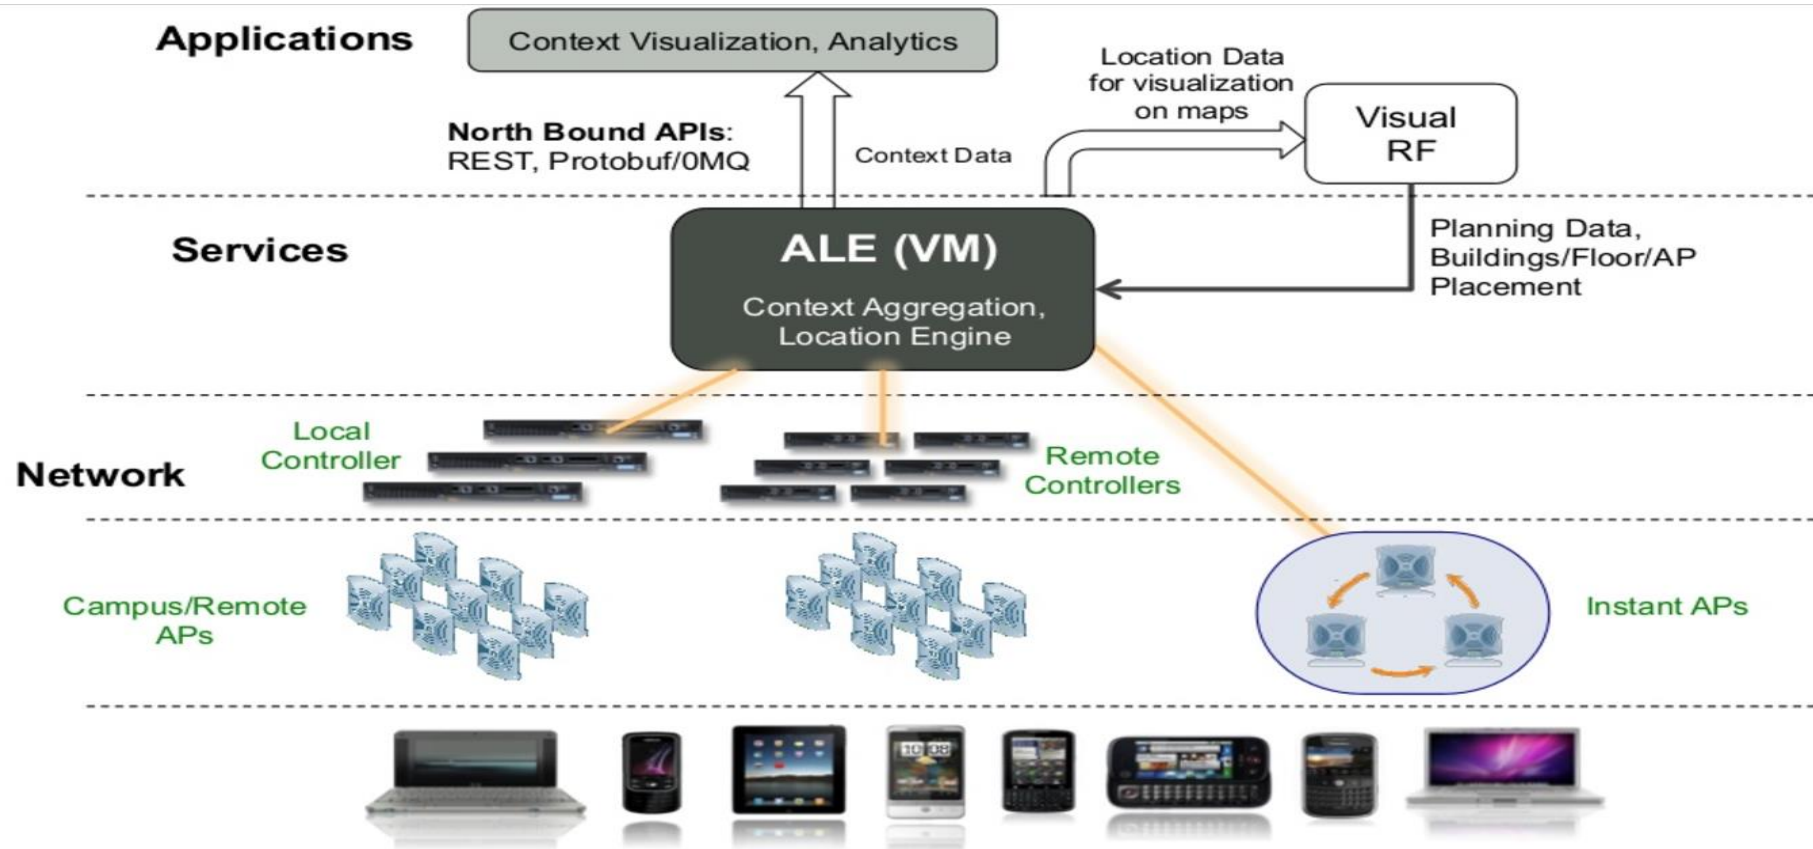

3 key components (services):

BluDot: Indoor location awareness.

Navigation: Indoor turn-by-turn directions.

Campaigns: Provide context-aware information.

Aruba Location Services

Meridian demo

How it really works?

- 1. Hospitality (location & navigation services)**
- 2. Retail (campaigns – push notifications)**
- 3. Events (summits, conferences, concerts, sports matches)**

Aruba Location Services

ALE demo

14. DAN INTEGRACIJE

UVIJEK POVEZANI

Aruba Location Services

ALE demo

A.L.E. = Analytics & Location Engine - Middleware platform for extracting user context and providing location information

Aruba Location Services

ALE demo

<http://collector.veracomp.hr/test/veracomp.php>

Aruba Location Services

ALE demo

<http://dan.rs/sunset/>

The screenshot displays the Aruba ALE 2.0.0.11 (58434) web interface. On the left is a navigation sidebar with sections for Monitoring, Configuration, and Maintenance. The 'Monitoring' section is active, containing 'Dashboard', 'Map', and 'Maintenance'. The 'Map' option is highlighted. The main content area is titled 'Floor Plans (1)' and shows a 'LOCATION' list with 'FNX 3' selected. Below this is a detailed floor plan for 'FNX 3 > Selectium Adriatics d.o.o. > Fnx3'. The floor plan shows various rooms with tables and chairs. A legend at the bottom indicates that blue dots represent 'Associated' devices and red dots represent 'Unassociated' devices. The floor plan shows several blue dots in the meeting rooms and one red dot in a hallway.