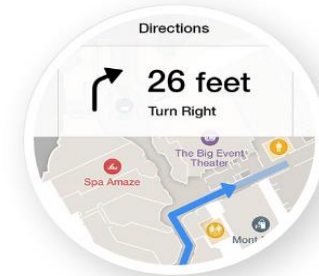

Aruba Location Services

Meridian demo

Kristijan Walter
Presales Engineer, Veracomp d.o.o.

14. DAN INTEGRACIJE

UVIJEK POVEZANI

Aruba Location Services

Meridian demo

Meridian = cloud mobile app platform (SaaS) / Content Management System (CMS)

3 key components (services):

BluDot: Indoor location awareness.

Navigation: Indoor turn-by-turn directions.

Campaigns: Provide context-aware information.

Aruba Location Services

Meridian demo

How it really works?