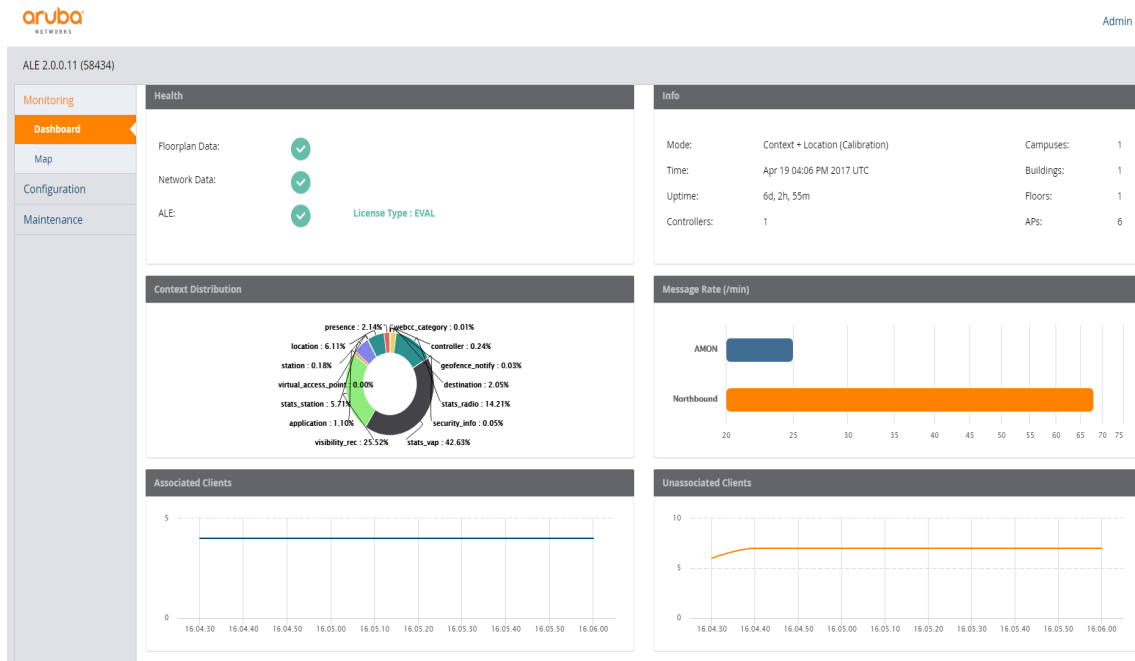

Aruba Location Services

ALE demo

14. DAN INTEGRACIJE

UVIJEK POVEZANI