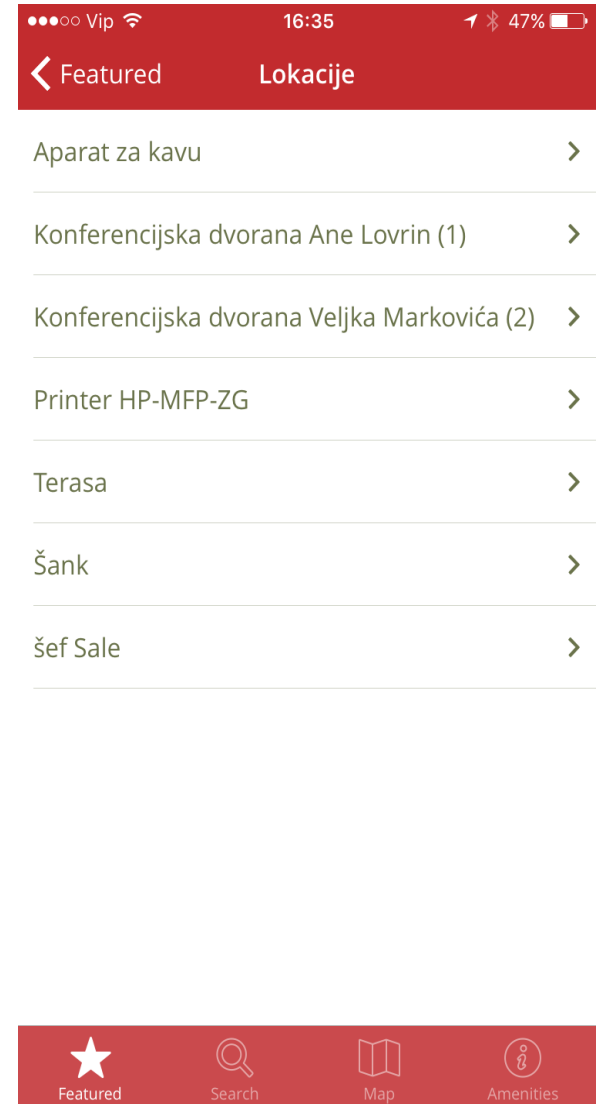

Aruba Location Services

Meridian demo

Kristijan Walter
Presales Engineer, Veracomp d.o.o.

14. DAN INTEGRACIJE

UVIJEK POVEZANI

Aruba Location Services

Meridian demo

Meridian = cloud mobile app platform (SaaS) / Content Management System (CMS)

3 key components (services):

BluDot: Indoor location awareness.

Navigation: Indoor turn-by-turn directions.

Campaigns: Provide context-aware information.

Aruba Location Services

Meridian demo

How it really works?