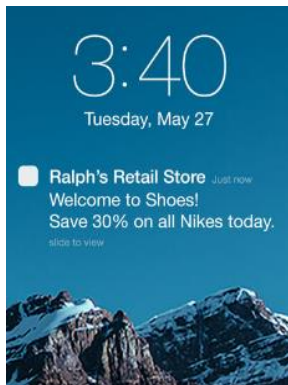

3 key components (services):

BluDot: Indoor location awareness.

Navigation: Indoor turn-by-turn directions.

Campaigns: Provide context-aware information.

Aruba Location Services

Meridian demo

How it really works?