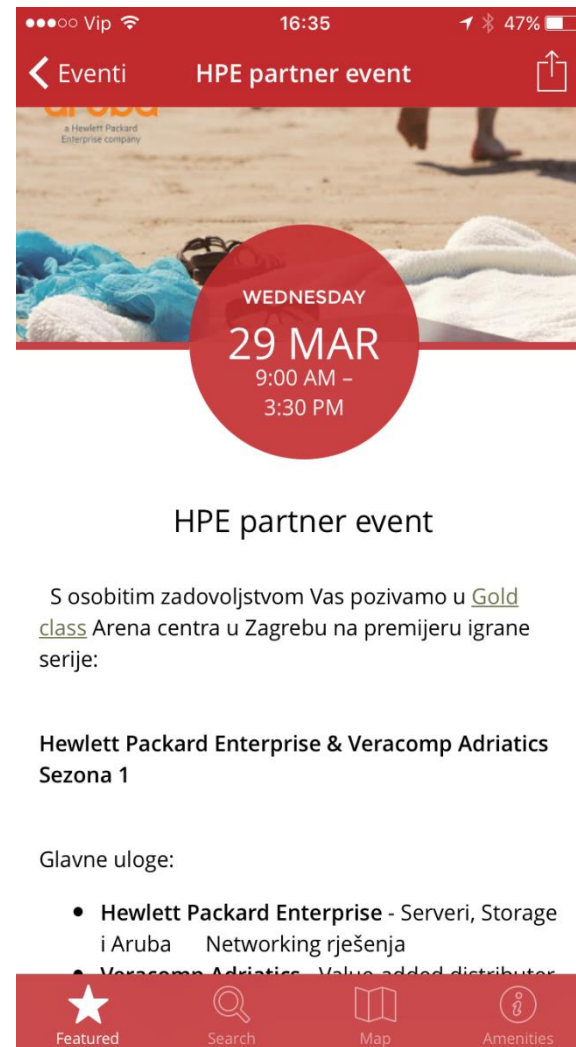

Aruba Location Services

Meridian demo

Kristijan Walter
Presales Engineer, Veracomp d.o.o.

14. DAN INTEGRACIJE

UVIJEK POVEZANI

Aruba Location Services

Meridian demo

Meridian = cloud mobile app platform (SaaS) / Content Management System (CMS)

3 key components (services):

BluDot: Indoor location awareness.

Navigation: Indoor turn-by-turn directions.

Campaigns: Provide context-aware information.

Aruba Location Services

Meridian demo

How it really works?